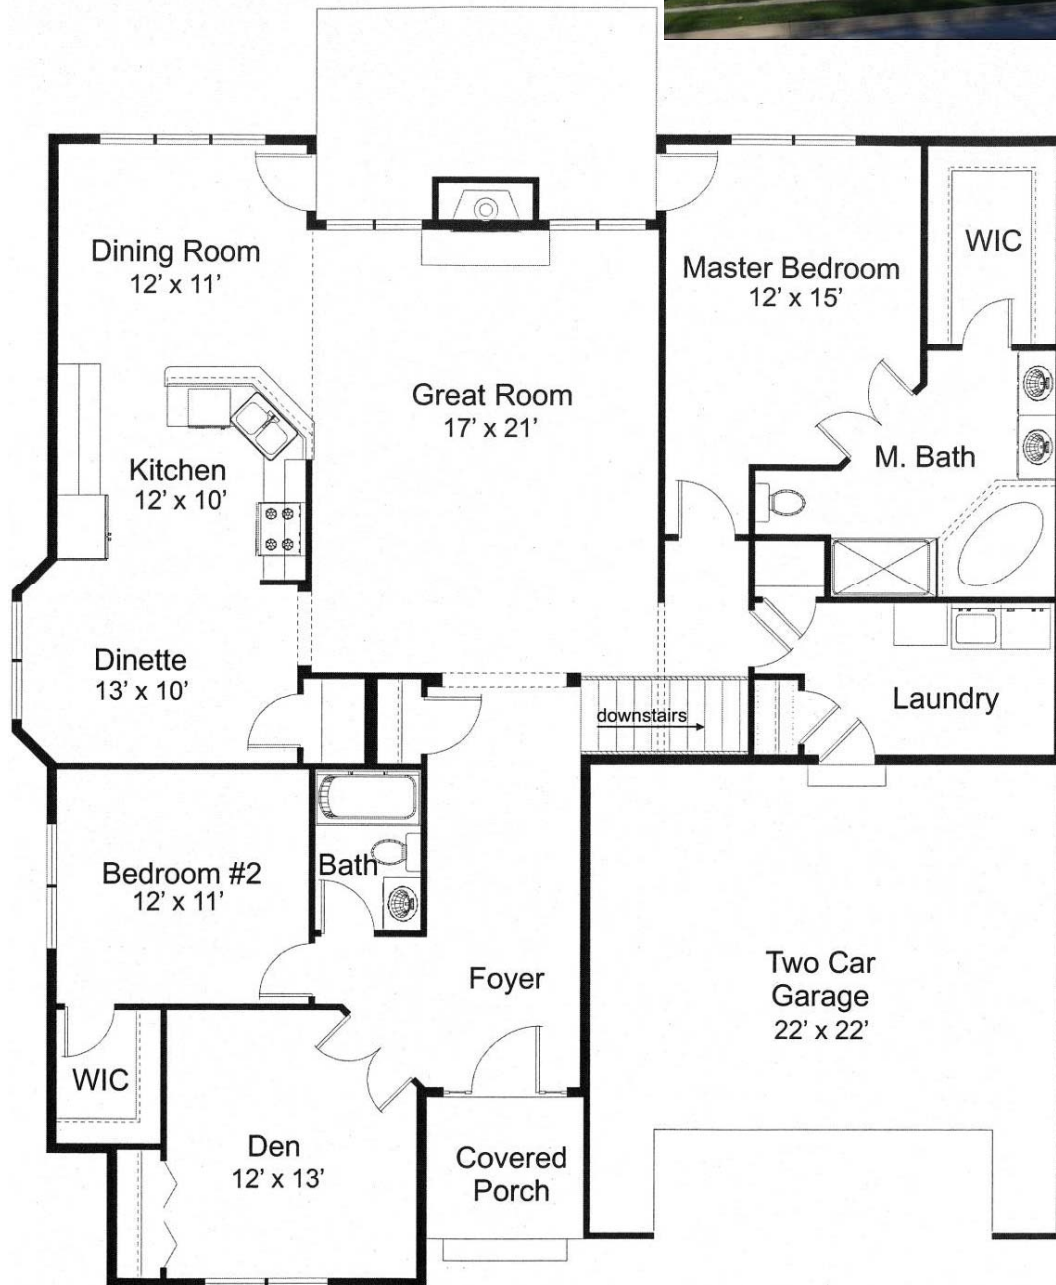

Town Home Unit A

Unit A 1758 Square Feet

All Information Subject To Change Without Notice

Town Home Unit B

Unit B 2148 Square Feet

All Information Subject To Change Without Notice

Town Home Unit C

Unit C 1930 Square Feet

All Information Subject To Change Without Notice

Town Home Unit D

Unit D 1394 Square Feet

All Information Subject To Change Without Notice